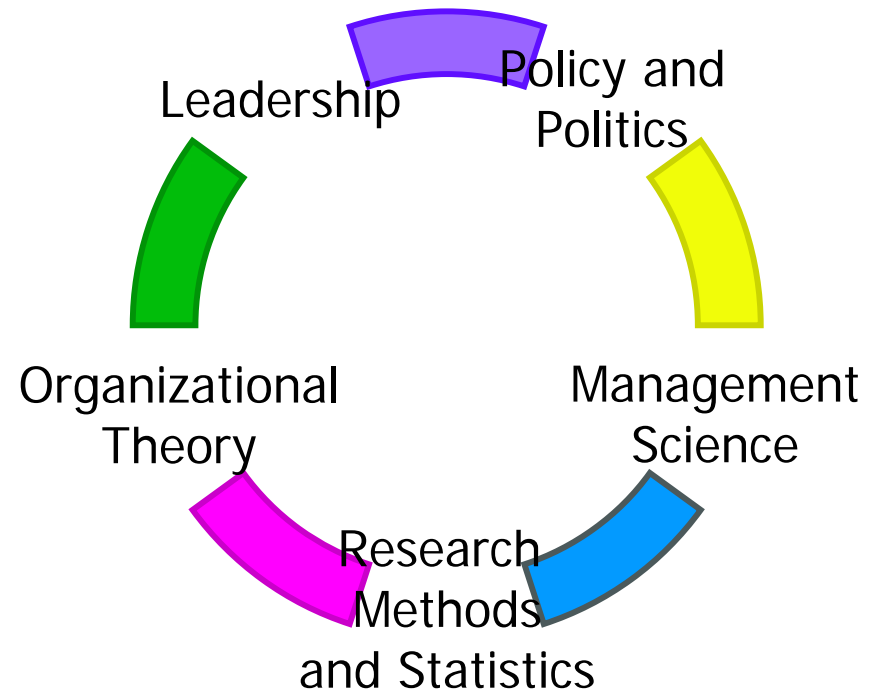

Program Design

St. John's University
Oakdale Campus

Cohort Model

Center for Leadership and
Accountability

Personal Folio

Professional Folio

- Resume
- Philosophy and Goals
- Professional Associations

Learner Folio